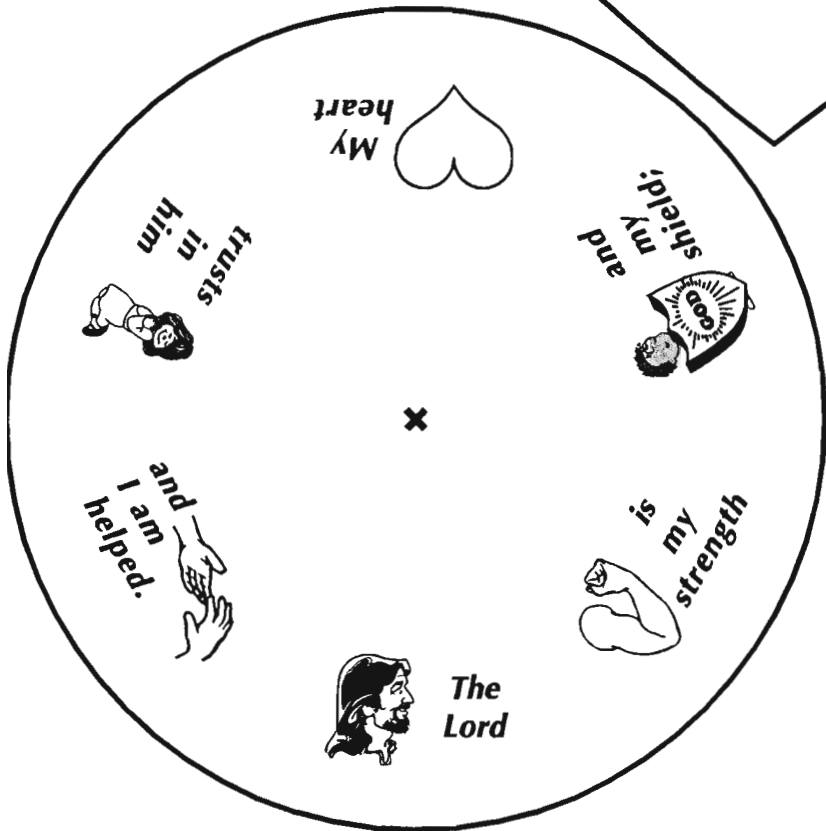

**Psalm 28:7**

(CUT OUT)

Color. Cut out both figures and the window on the heart. Match the figures at the x, and hook them together with a paper fastener. Turn the bottom wheel to read and study the memory verse.