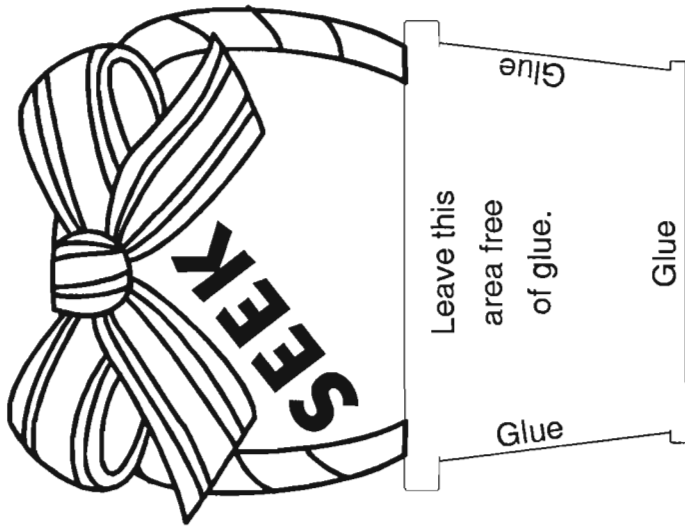

Matthew 7:7

and it will be given to you;

and
the
door
will be
opened
to you.

TAPE along this edge

TAPE along this edge of door

Color. Cut across horizontal line. Mount top strip on construction paper. Cut out 4 pieces on bottom strip. Tape ASK box over "and it will be given to you," along top edge. Don't let tape extend over corners (so you can lift entire flap). Match basket outlines and tape or glue basket in place, along sides and bottom edge. Use glue sparingly and only on very edges, as egg has to slide inside. Be sure to leave top and middle free of glue. Place egg inside basket (part of egg will show). Tape door over corresponding box, along left edge. Again, don't let tape extend over corners.

Lift the mouth flap after you say "Ask". Pull out the egg after you say "Seek" (then place back into the basket). Pretend to "Knock" on the door, then open door to finish verse.